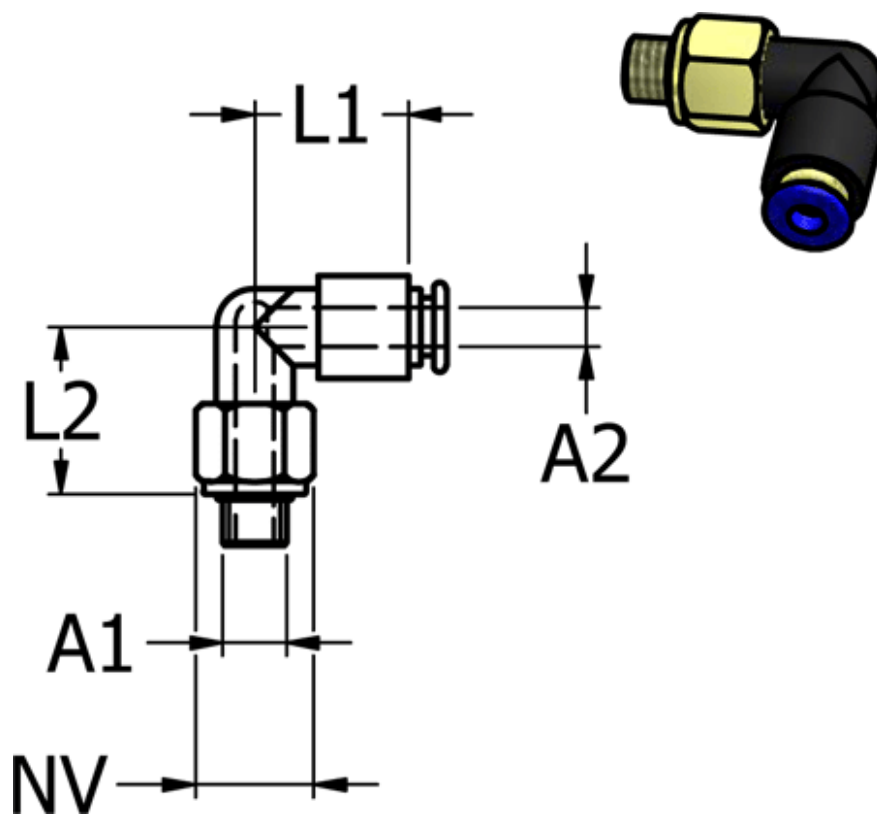

Article number: 586PL53

Description: Mini Push-in PL53, angle, M5 hose Ø3

Measures

Ext. hose diameter A2 = 3 mm

L1 = 12

L2 = 16

NV = 8

Thread A1 = M5